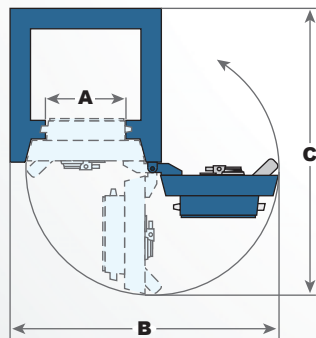

Interior Fitting: Adjustable removable shelves. A hole at the back of the safe for alarm system connection - optional.

Specifications

	SP 29	SP 38	SP 58	SP 68	SP 70
Outside Dimensions H / W / D	39/36/31	47/37/31	68/39/31	78/42/31	79/49/39
Inside Dimensions H / W / D	29/26/18	37/28/18	58/29/18	68/32/18	70/39/25
Est. Weight (Lbs)	2166	2565	3420	4047	5016
Volume (Cu. Ft)	7.9	10.7	17.5	22.7	39.8
Wall Thickness (inches)	4.8	4.8	4.8	4.8	4.8
Door Thickness (inches)	4.75	4.75	4.75	4.75	4.75
Special Alloy Grid	+	+	+	+	+
Torch Resistant Alloy	+	+	+	+	+
Fire Resistant (Hours)	2	2	2	2	2
Shelves	1	1	2	3	4
Number of Bolts	10	12	16	16	16
Bolt's Diameter (inches)	1.6	1.6	1.6	1.6	1.6
Mechanical Combination Lock	+	+	+	+	+
Digital Combination Lock	Optional	Optional	Optional	Optional	Optional
High Security Key Lock	+	+	+	+	+

* Weight Tolerance 5%.

Door Swing Projections & Aperture Dimensions

	SP 29	SP 38	SP 58	SP 68	SP 70
A Aperture	21.9	22.8	25	28	34.9
B Door Swing - 180°	62	64	68.3	73.8	87.6
C Door Swing - 90°	62.4	63.6	65.7	68.7	82.5