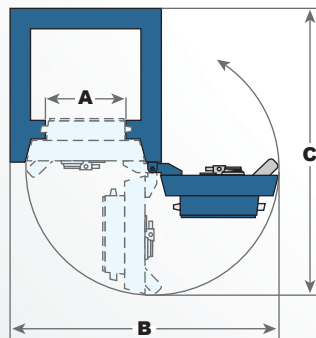

Interior Fitting: Adjustable removable shelves. A hole at the back of the safe for alarm system connection - optional.

Specifications

	ST 29	ST 33	ST 44	ST 55	ST 64	ST 68	ST 68W
Outside Dimensions H / W / D	38/28/29	42/31½/33	53/31½/33	63½/31½/36	72/31½/36	77/40/32½	77/45/39½
Inside Dimensions H / W / D	29/19/16	33/23/20	44/23/23	55/23/23	64/23/23	68/31/19	68/36/26
Est. Weight (Lbs)	2310	2893	3568	4132	4756	5443	6655
Volume (Cu. Ft)	5.3	8.8	13.4	16.8	19.4	23.3	37.1
Wall Thickness (inches)	4.25	4.25	4.25	4.25	4.25	4.25	4.25
Door Thickness (inches)	4.25	4.25	4.25	4.25	4.25	4.25	4.25
Special Alloy Grid	+	+	+	+	+	+	+
Torch Resistant Alloy	+	+	+	+	+	+	+
Fire Resistant (Hours)	2	2	2	2	2	2	2
Shelves	2	2	3	3	3	4	4
Number of Bolts	10	10	12	16	16	16	16
Bolt's Diameter (inches)	1.6	1.6	1.6	1.6	1.6	1.6	1.6
Mechanical Combination Lock	+	+	+	+	+	+	+
Digital Combination Lock	Optional	Optional	Optional	Optional	Optional	Optional	Optional
High Security Key Lock	+	+	+	+	+	+	+

* Weight Tolerance 5%.

Door Swing Projections & Aperture Dimensions

	ST 29	ST 33	ST 44	ST 55	ST 64	ST 68	ST 68W
A Aperture	15.75	19.15	19.15	19.15	19.15	27.65	32.55
B Door Swing - 180°	49.2	55.9	55.9	55.9	55.9	74.2	82.9
C Door Swing - 90°	53.55	61	63.75	63.75	63.75	69	81.1